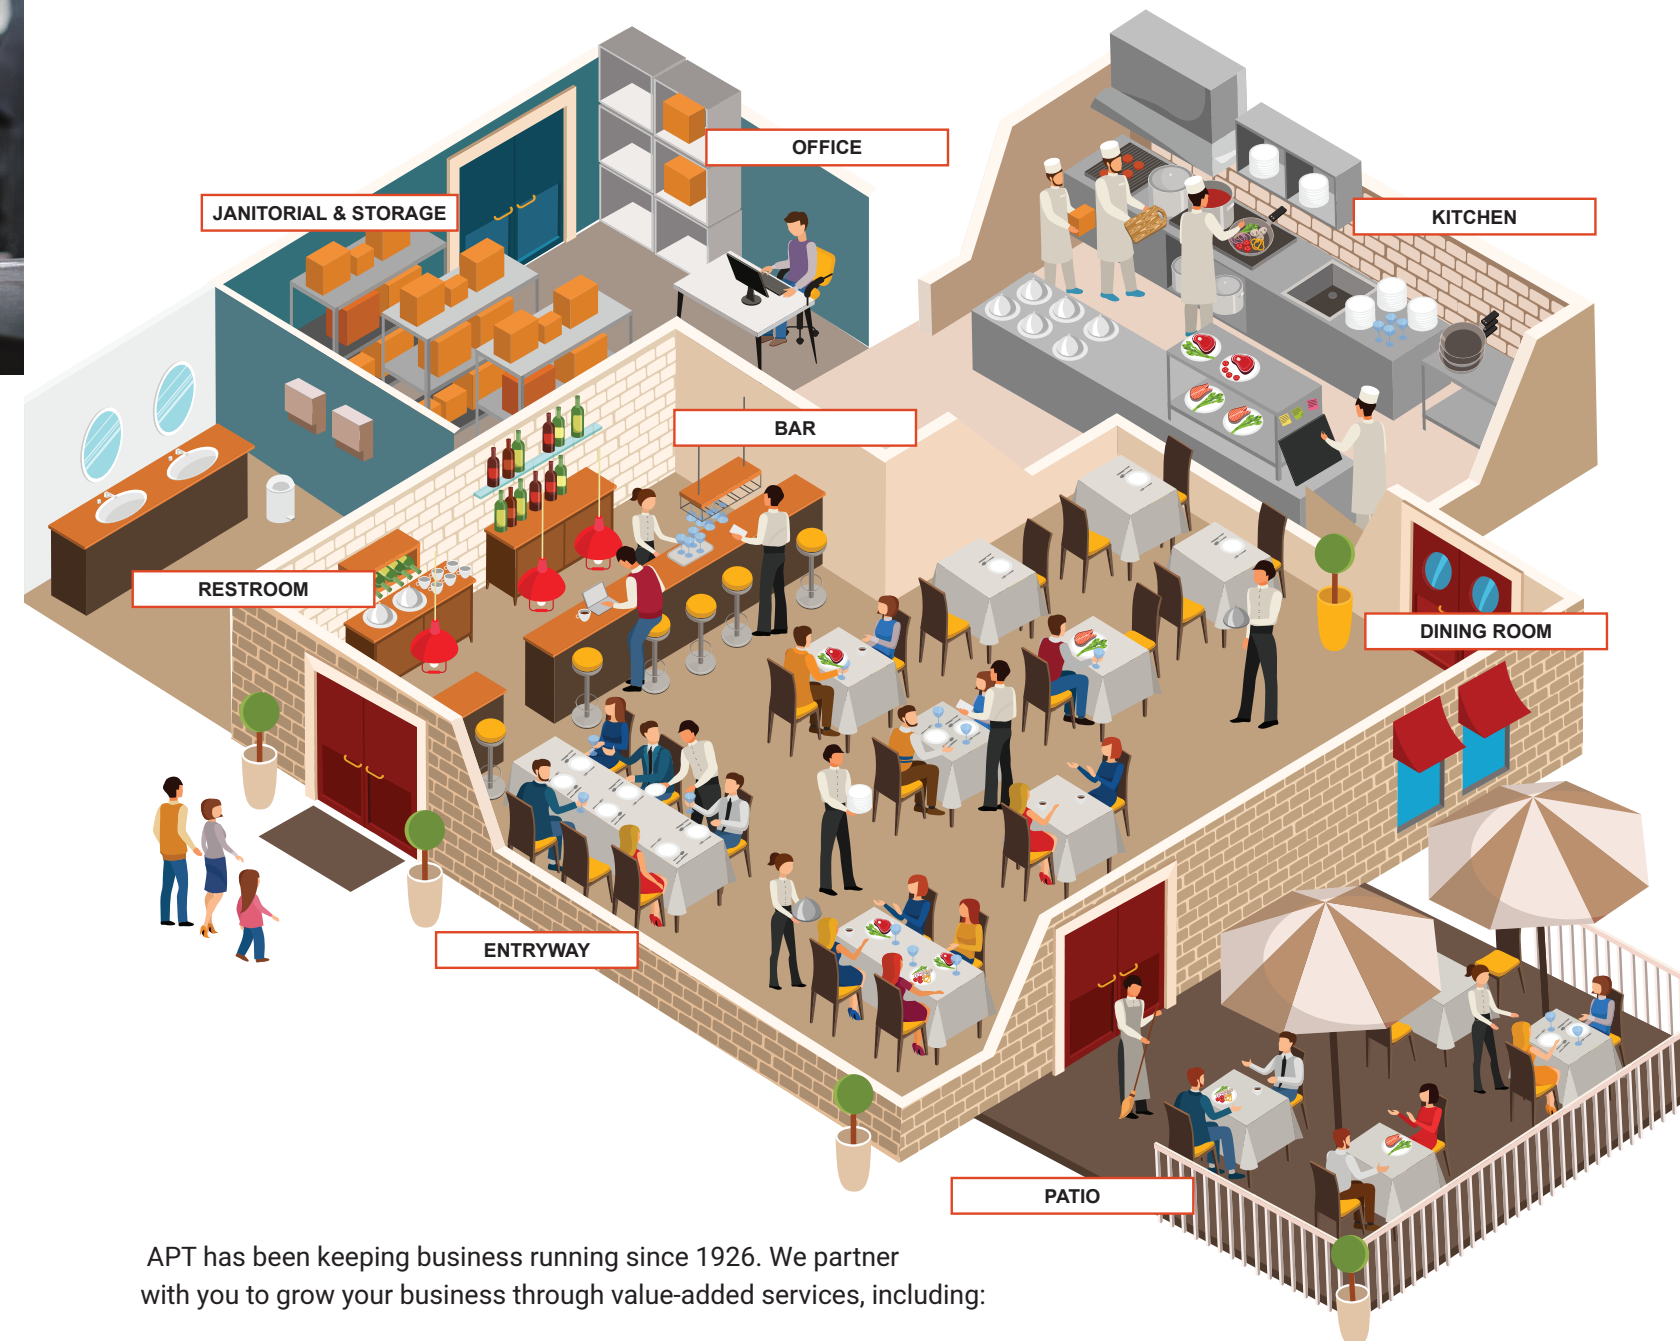

Ready for twine time?

We deliver the supplies you need from the front-of-the-house to the back-of-the-house, at a value that will surprise you and with service that will delight you.