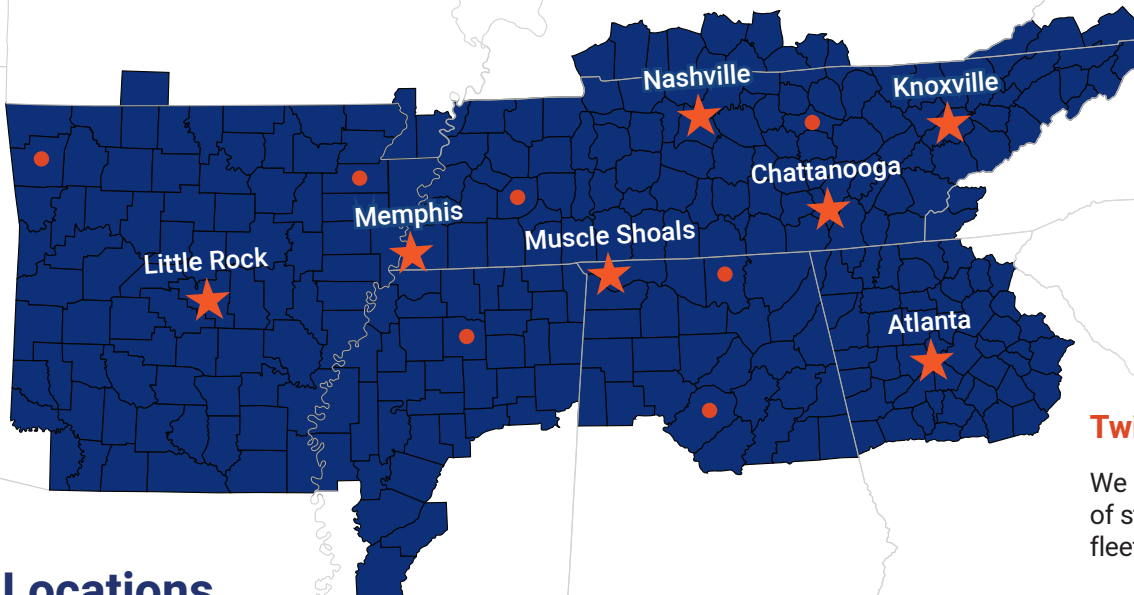

Need help selecting the correct glove?
Visit ShopAPT.com/Gloves
to request a consultation.

Call 800.251.2437
or visit ShopAPT.com.

Locations

Twiners Deliver

We have over 550,000 square feet of stocked warehouse space and a fleet of 95+ trucks ready to deliver.