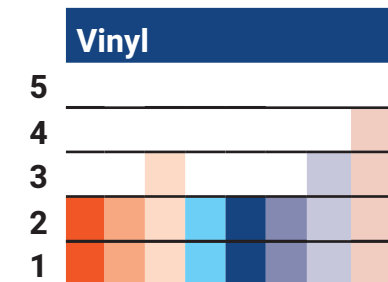

Vinyl - A cost-effective alternative to latex and nitrile, designed for short-term use.